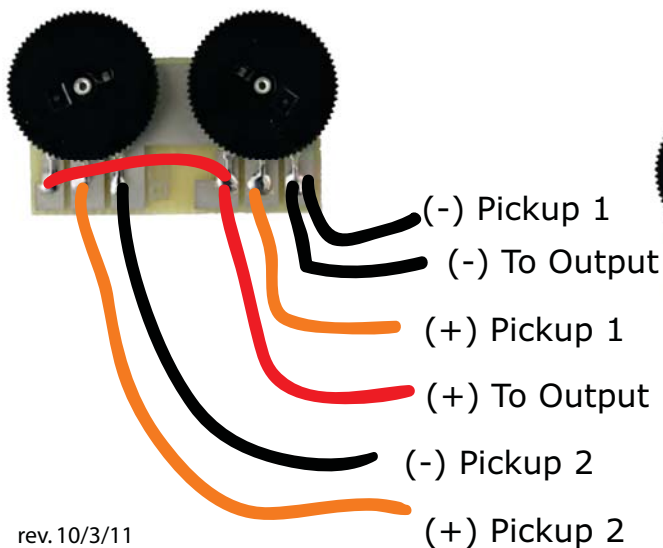

Thumbwheel Pot Wiring Configurations

1 Pickup Volume Control

2 Pickups - 2 Volumes, Master Volume

1 Pickup - 1 Volume 1 Tone

2 Pickups - 2 Volumes, Master Tone

2 Pickups - 2 Volume Controls

2 Pickups - 2 Volumes, Master Volume, Master Tone