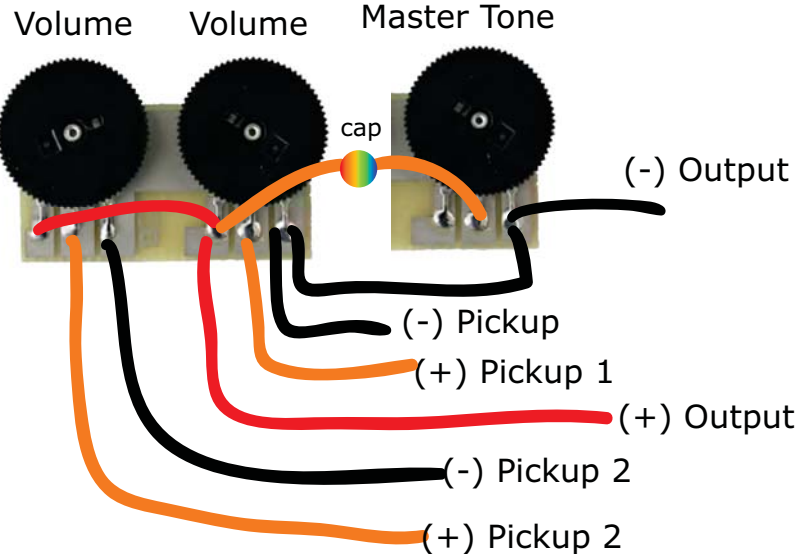

Thumbwheel Pot Wiring Configurations

1 Pickup Volume Control

2 Pickups - 2 Volumes, Master Volume

1 Pickup - 1 Volume 1 Tone

2 Pickups - 2 Volumes, Master Tone

2 Pickups - 2 Volume Controls

2 Pickups - 2 Volumes, Master Volume, Master Tone