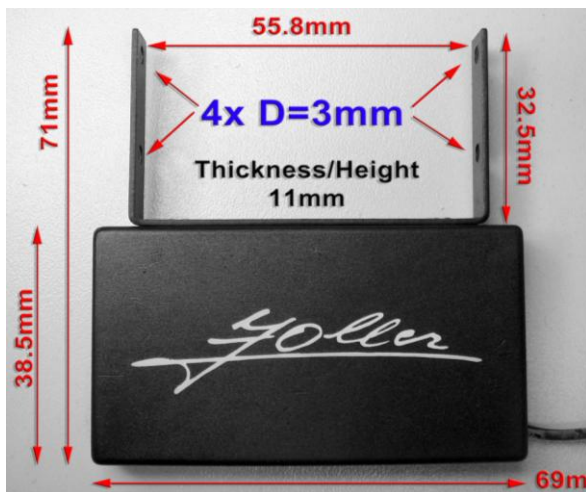

## • Winner of "Best Jazz Guitar Pickup"

The experts of Bestcovery.com specialize in finding the best products within a given category!

"You don't need to be a rocket scientist" to figure out why the Shadow SH AZ 48 is one of the most popular Jazz pickups. The tone says it all. Behind that legendary tone is an intuitive design that focuses on clarity. To ensure the clearest tone, these pickups are not only properly shielded, but also vacuum epoxy sealed for the best possible performance. While the neck-mounting scheme eliminates many solid-body guitars from possible use, it is more than likely that if you are a serious Jazz guitarist, you are using an arch-top or similar design that allows for this easy installation. What is certain is that if you are a Jazz guitarist who takes their craft seriously, you demand the best in your pickups. Your search is over; the Shadow SH AZ 48 is the best in class."

## • Dimensions

**SHADOW AZ 48**

**SHADOW AZ 49**